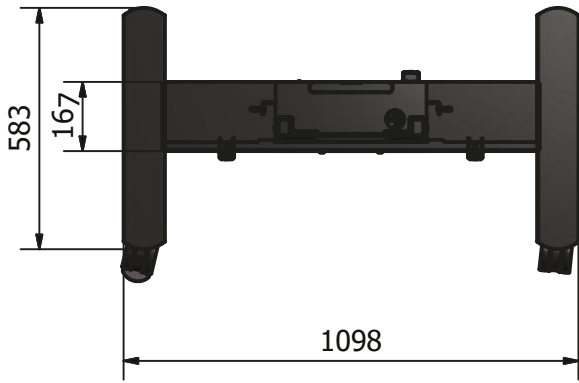

WiFi Ready
K-SMRT
accessory
on page 56

Available colours:  

Full mobility & comfort

The premium version of our mobile display stand with a 500 mm height adjustment. Mobilift Premium can lift screens as heavy as 150 kg . Its elegant design can fit anywhere. Dedicated accessories fit both MOBILIFT series.

	MobiLift PREMIUM 500
lifting capacity	130 kg / 286 lb
lifting height	500 mm / 20"
max. VESA	900x600
lifting speed	20 mm/s
power consumption	100W
power supply	115V/230V

Top view

Convenient storage for the controller and cables

Remote control holder

Side view

Front view