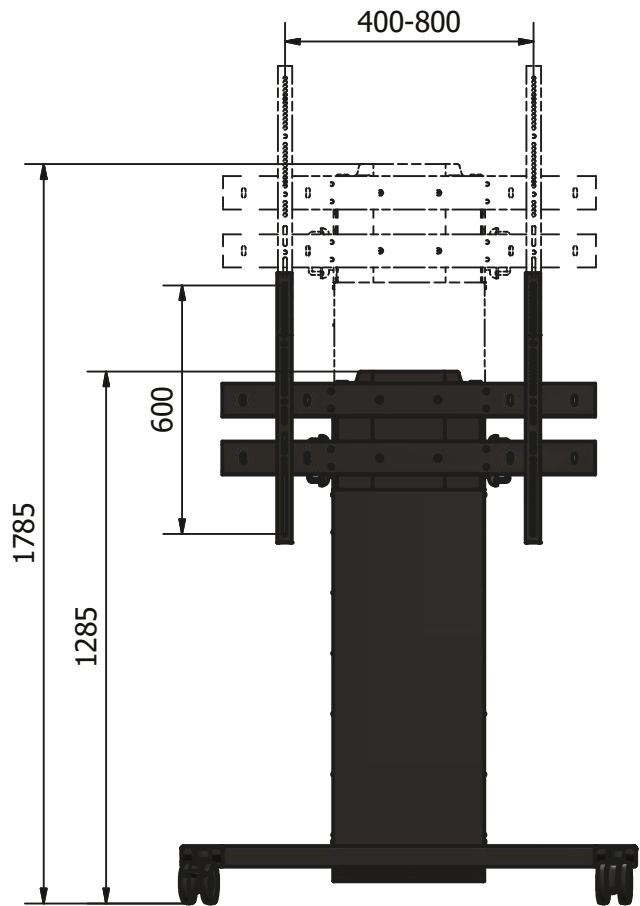

WiFi Ready
K-SMRT
accessory
on page 56

Available colours:  

Full mobility & comfort

The premium version of our mobile display stand with a 500 mm height adjustment. Mobilift Premium can lift screens as heavy as 150 kg . Its elegant design can fit anywhere. Dedicated accessories fit both MOBILIFT series.

	MobiLift PREMIUM 500
lifting capacity	130 kg / 286 lb
lifting height	500 mm / 20"
max. VESA	900x600
lifting speed	20 mm/s
power consumption	100W
power supply	115V/230V

Top view

Convenient storage for the controller and cables

Remote control holder

Side view

Front view