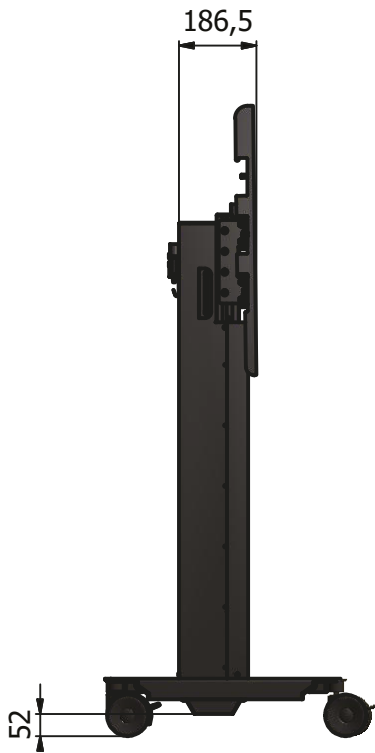

WiFi Ready
K-SMRT
accessory
on page 56

Available colours:  

Full mobility & comfort

The premium version of our mobile display stand with a 500 mm height adjustment. Mobilift Premium can lift screens as heavy as 150 kg . Its elegant design can fit anywhere. Dedicated accessories fit both MOBILIFT series.

	MobiLift PREMIUM 500
lifting capacity	130 kg / 286 lb
lifting height	500 mm / 20"
max. VESA	900x600
lifting speed	20 mm/s
power consumption	100W
power supply	115V/230V

Top view

Convenient storage for the controller and cables

Remote control holder

Side view

Front view