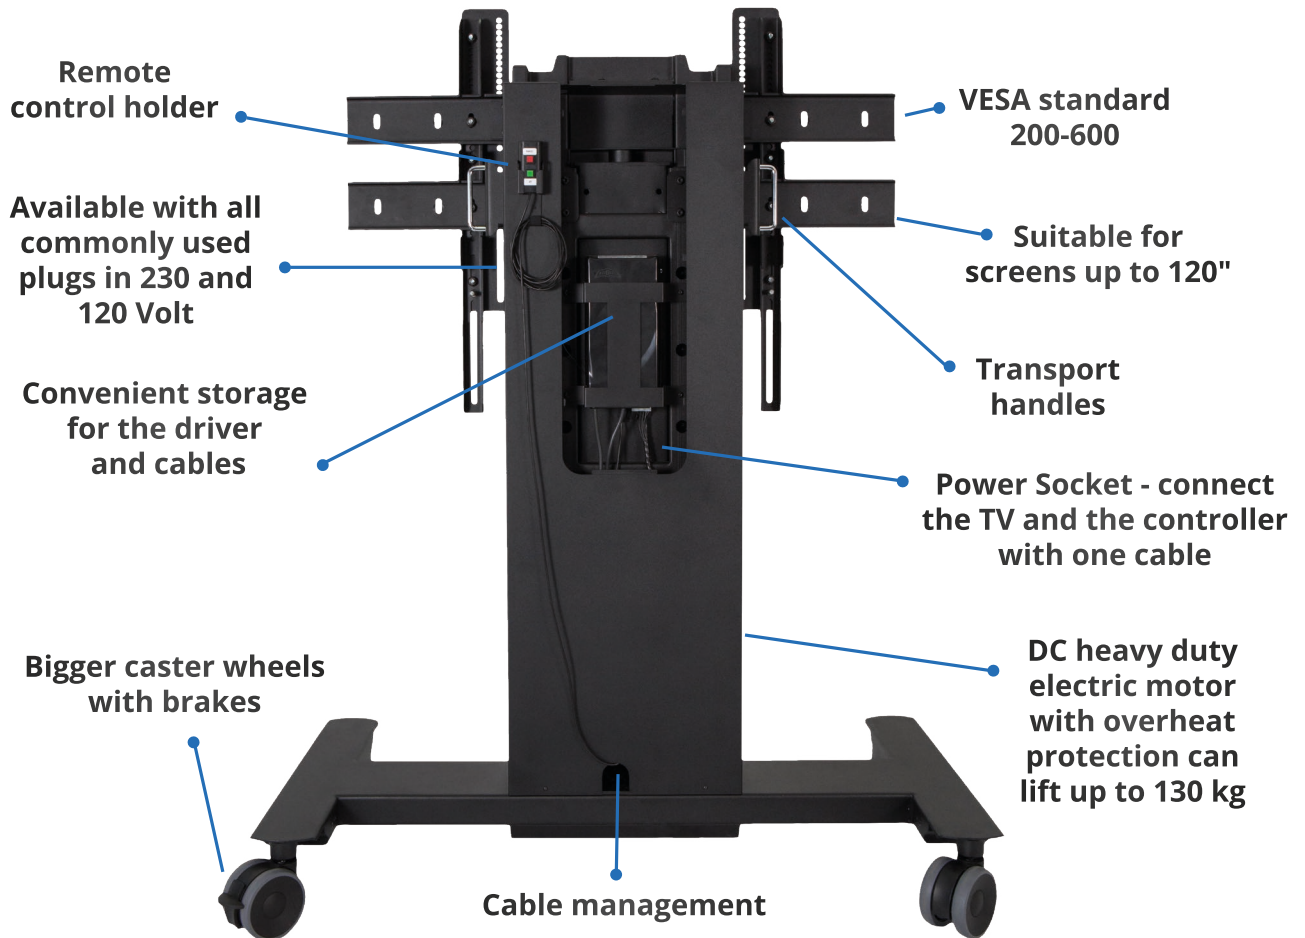

WiFi Ready
K-SMRT
accessory
on page 56

Available colours:  

Full mobility & comfort

The premium version of our mobile display stand with a 500 mm height adjustment. Mobilift Premium can lift screens as heavy as 150 kg . Its elegant design can fit anywhere. Dedicated accessories fit both MOBILIFT series.

RF remote control included

Active RJ-45 socket

Lockable wheels

Safety systems

Cable guide

5 year warranty

Lots of compatible accessories on pages 37 - 39

Specification

	MobiLift PREMIUM 500
lifting capacity	130 kg / 286 lb
lifting height	500 mm / 20"
max. VESA	900x600
lifting speed	20 mm/s
power consumption	100W
power supply	115V/230V

Top view

Convenient storage for the controller and cables

Remote control holder

Side view

Front view