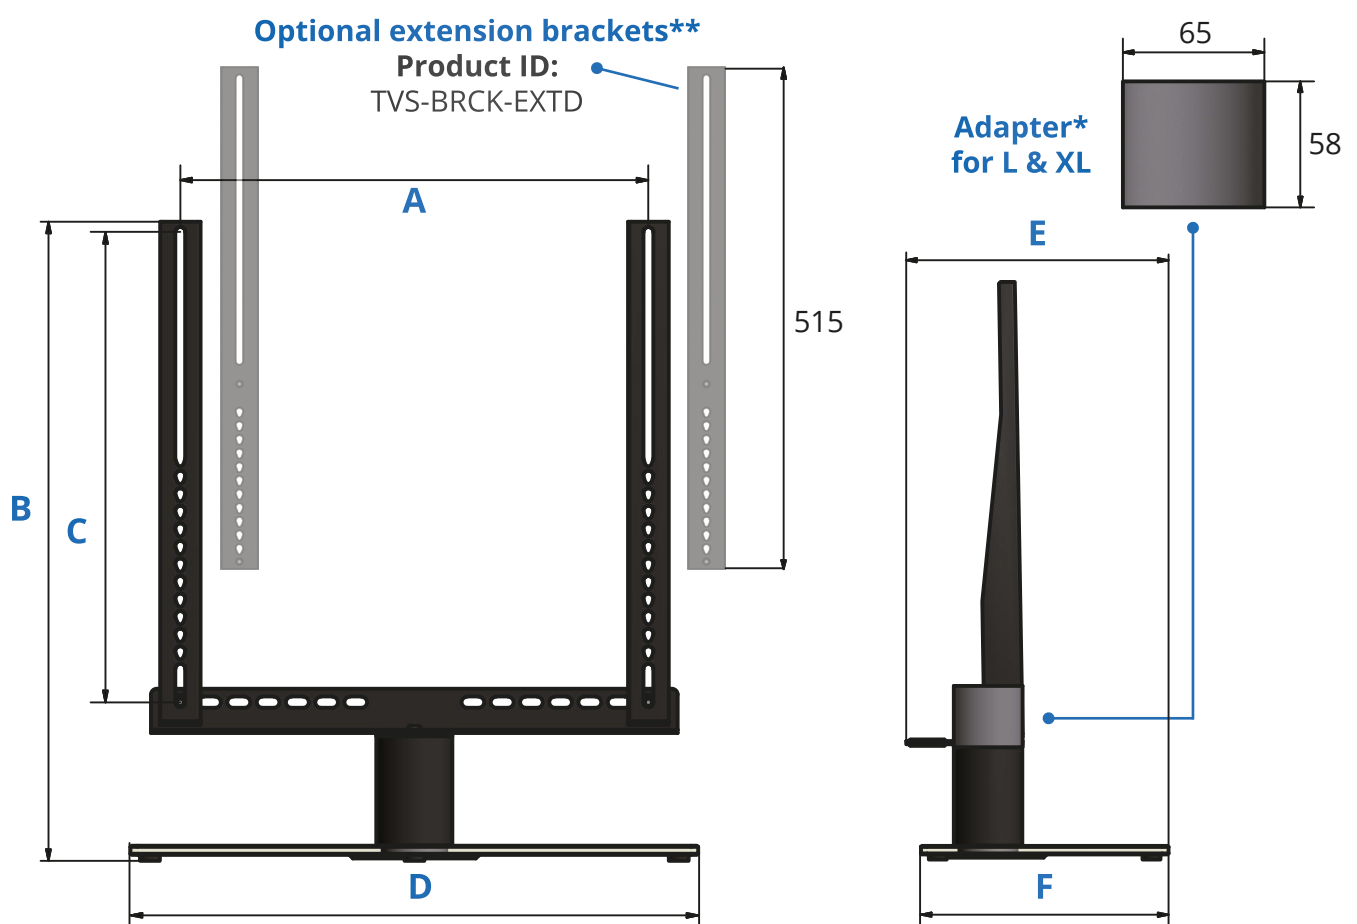

## Smooth glass look

Manually operated Table Stand with universal TV mount. The unit can swivel the screen +/- 45 degrees. Universal TV mount covers VESA standards from 100x100 to 600x700 and everything in between. Grommet in the back allows easy cable management. Strong enough for both new and older - heavier screens up to 55 kg. Painted in exclusive black powder paint Covers TVs from 35 to 75". The exclusive look of the tempered glass and smooth black powder paint. Additional expanders are available for mounting the screen higher.

## Specification

	TV-Stand M NM	TV-Stand L NM	TV-Stand XL NM
<b>weight</b>	8 kg / 17 lb	9 kg / 20 lb	10 kg / 22 lb
<b>height</b>	54,5 cm / 21"	60,4 cm / 24"	60,4 cm / 24"
<b>max. VESA</b>	400x400	600x700	600x700
<b>angle of rotation</b>	+/- 30°		

## Dimensions [mm]

	TV-Stand M NM	TV-Stand L NM	TV-Stand XL NM
<b>A</b>	100-400	100-600	100-600
<b>B</b>	545	545 (605*)	545 (605*)
<b>C</b>	100-400	100-400 (700**)	100-400 (700**)
<b>D</b>	485	545	645
<b>E</b>	248	278	348
<b>F</b>	234	294	394