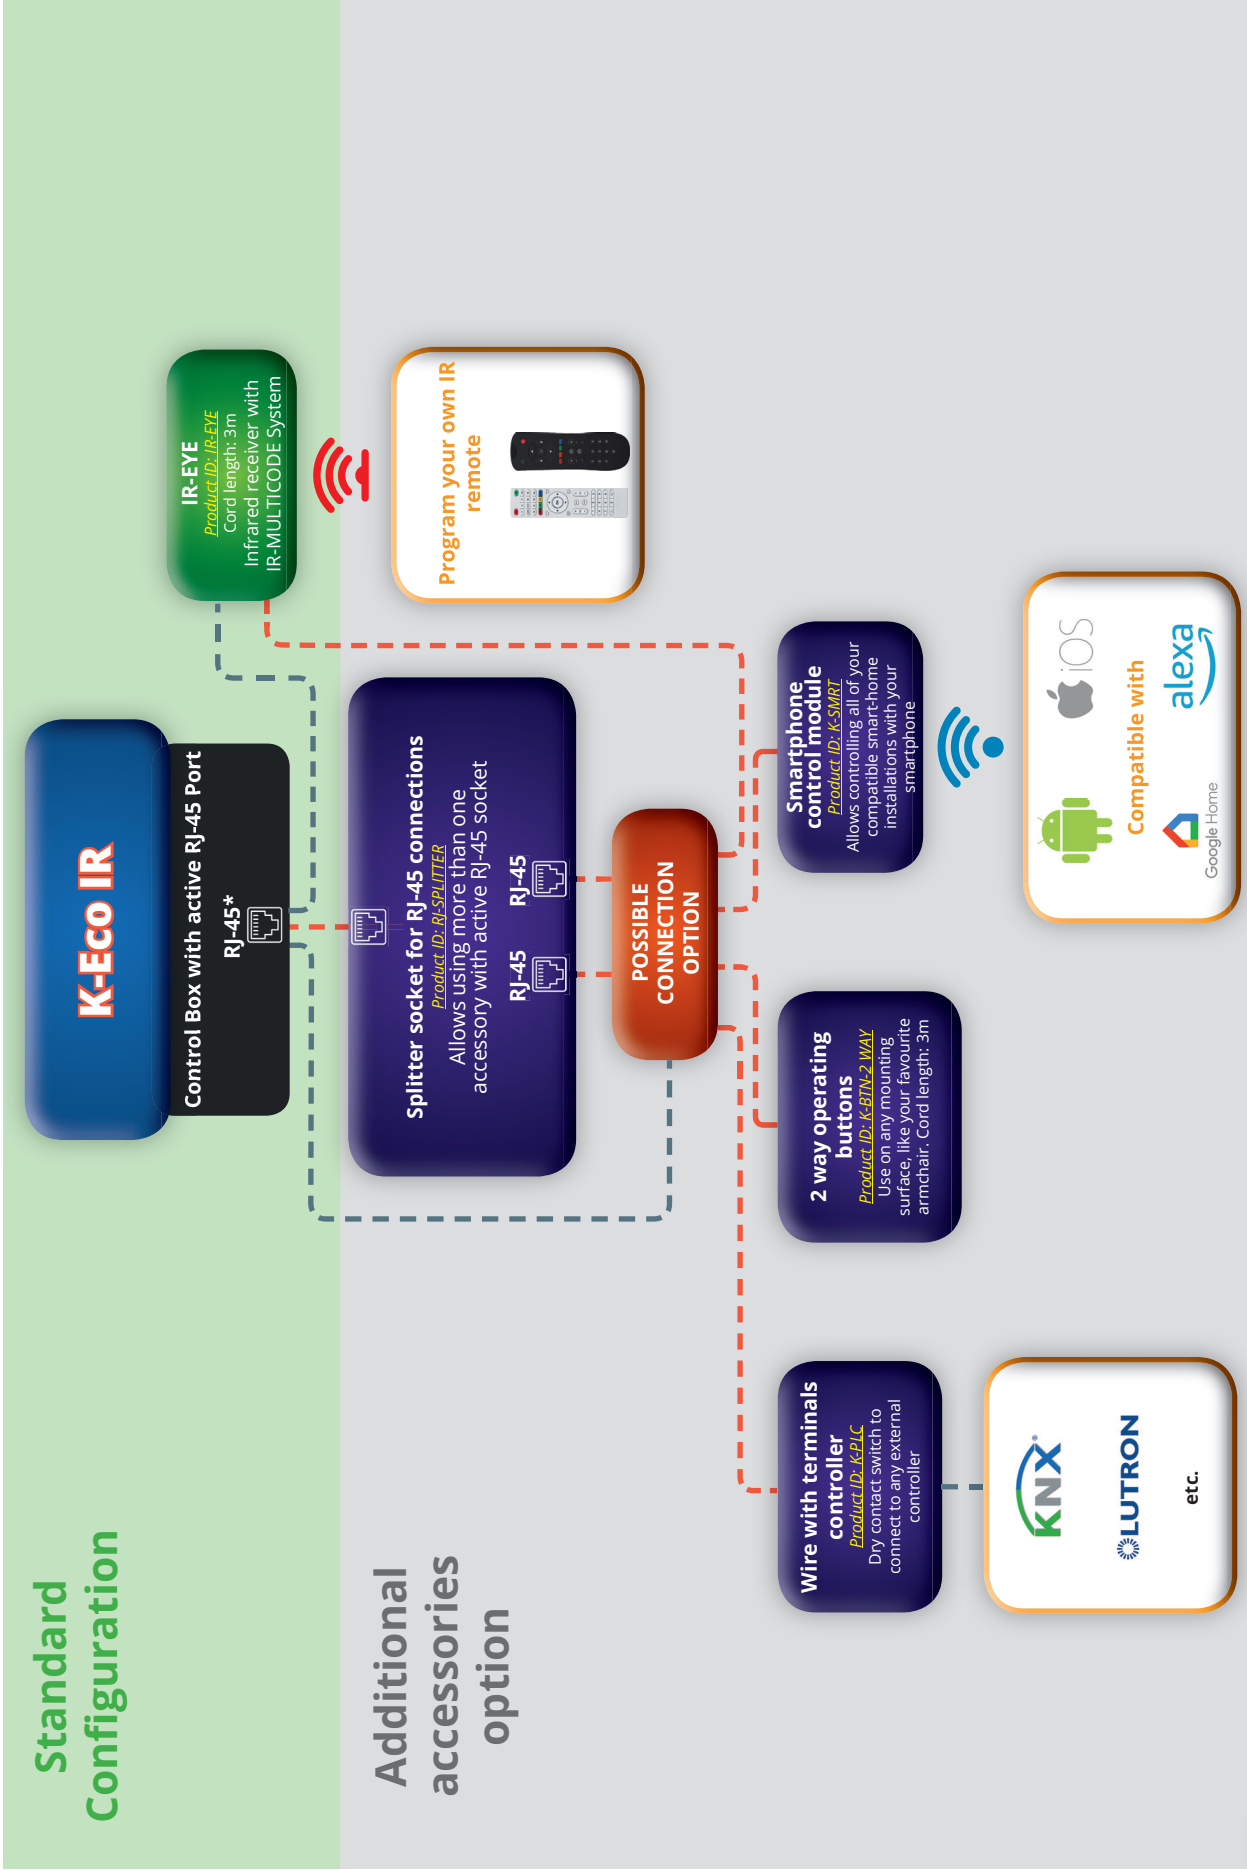

IR-EYE is included as standard equipment, but you can control your device with additional accessories available in our store.

 Sabaj Standard

 Additional accessories

 External equipment (not supplied by Sabaj)

 Cable connection

 Alternative connection option*

 Wi-Fi connection

 Infrared connection

*Only one device can be connected to the Control Box at a time