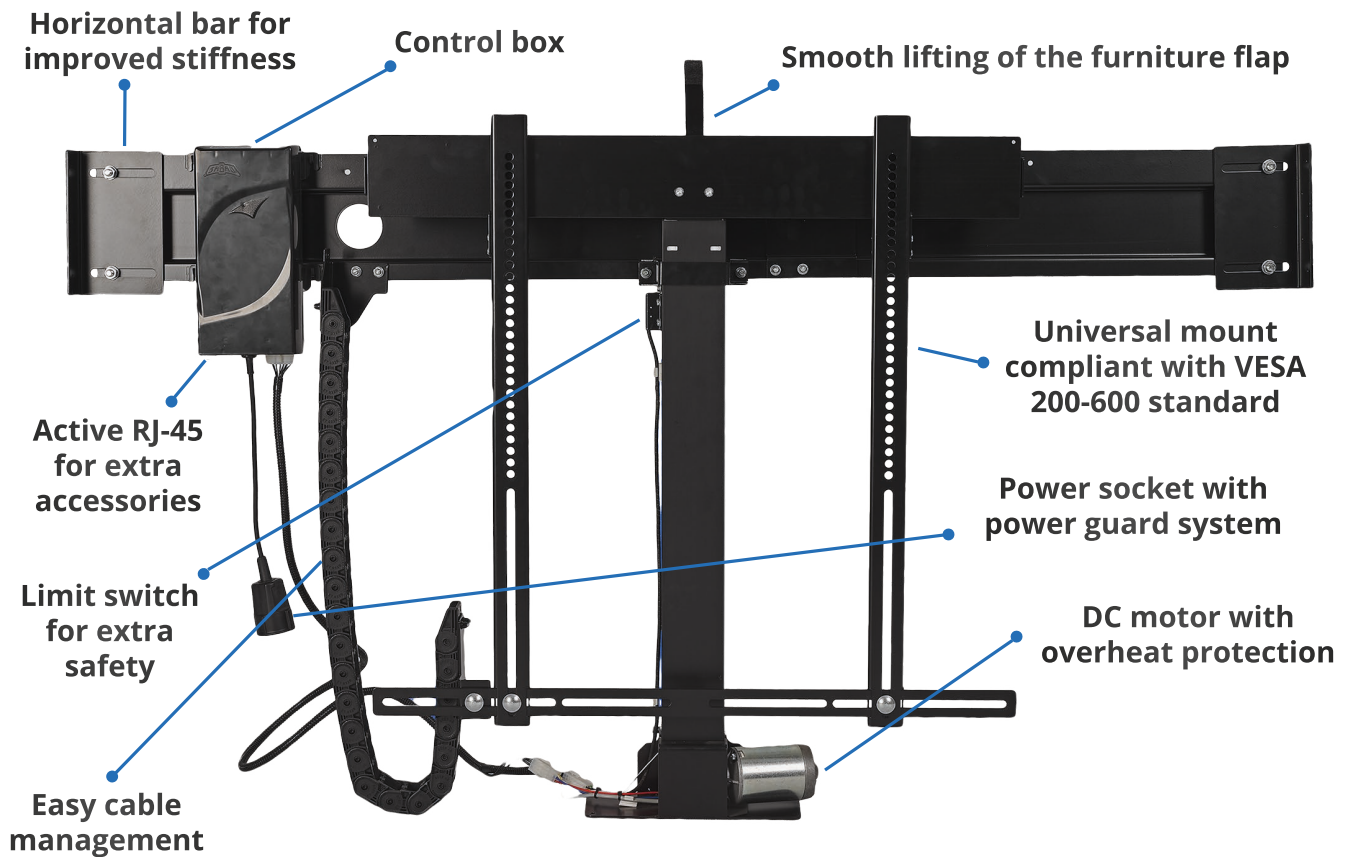

RF controlled premium cabinet lift

The Premium has all the possible perks. It can lift heavier and bigger screens than the Eco series. Unique and patented TV weighting system stops and raises the lift slightly even if a slight obstacle is encountered - therefore protecting both the unit and the users around it. Additional power cord allows connecting TV directly to the lift - no need for extra cables. Power Guard function protects the TV from lowering it when turned on - cutting the power of the screen so that it's always hidden securely. Electric motor overload protection. 5 Year warranty with over 80 thousand cycles on full load ensured. Active RJ-45 Port allows using all the SABAJ accessories with this unit. RF Operated with remote attached - RF signal can easily go through wooden furniture, eliminating the necessity of wiring antennas or receivers outside the furniture. Easy cable management with plastic chain cable carrier - to keep everything tidy and secure. Soft start and soft stop function keep the mechanism working for even longer. Universal TV mount covers VESA standards from 200x200 to 600x600 and everything in between. Extra support bar eliminates the need of a sturdy backplate on the furniture. The top and low viewing positions can be easily programmed via the control box.

RF remote control included

Easy stroke adjustment

Active RJ-45 socket + Power Guard

Safety systems

Cable guide

5 year warranty

Compatible accessories on pages 56 - 57

Specification

	K-1 Premium RF	K-2 Premium RF	K-3 Premium RF	K-5 Premium RF
lifting capacity	30 kg / 65 lb	50 kg / 110 lb	50 kg / 110 lb	50 kg / 110 lb
lifting height	720 mm / 28"	840 mm / 33"	970 mm / 38"	1025 mm / 43"
max screen height	690 mm / 27"	800 mm / 32"	860 mm / 34"	940 mm / 37"
max. VESA	400x600	600x600	600x600	600x600
lifting speed	20 mm/s			
power consumption	80W			
power supply	115V/230V			