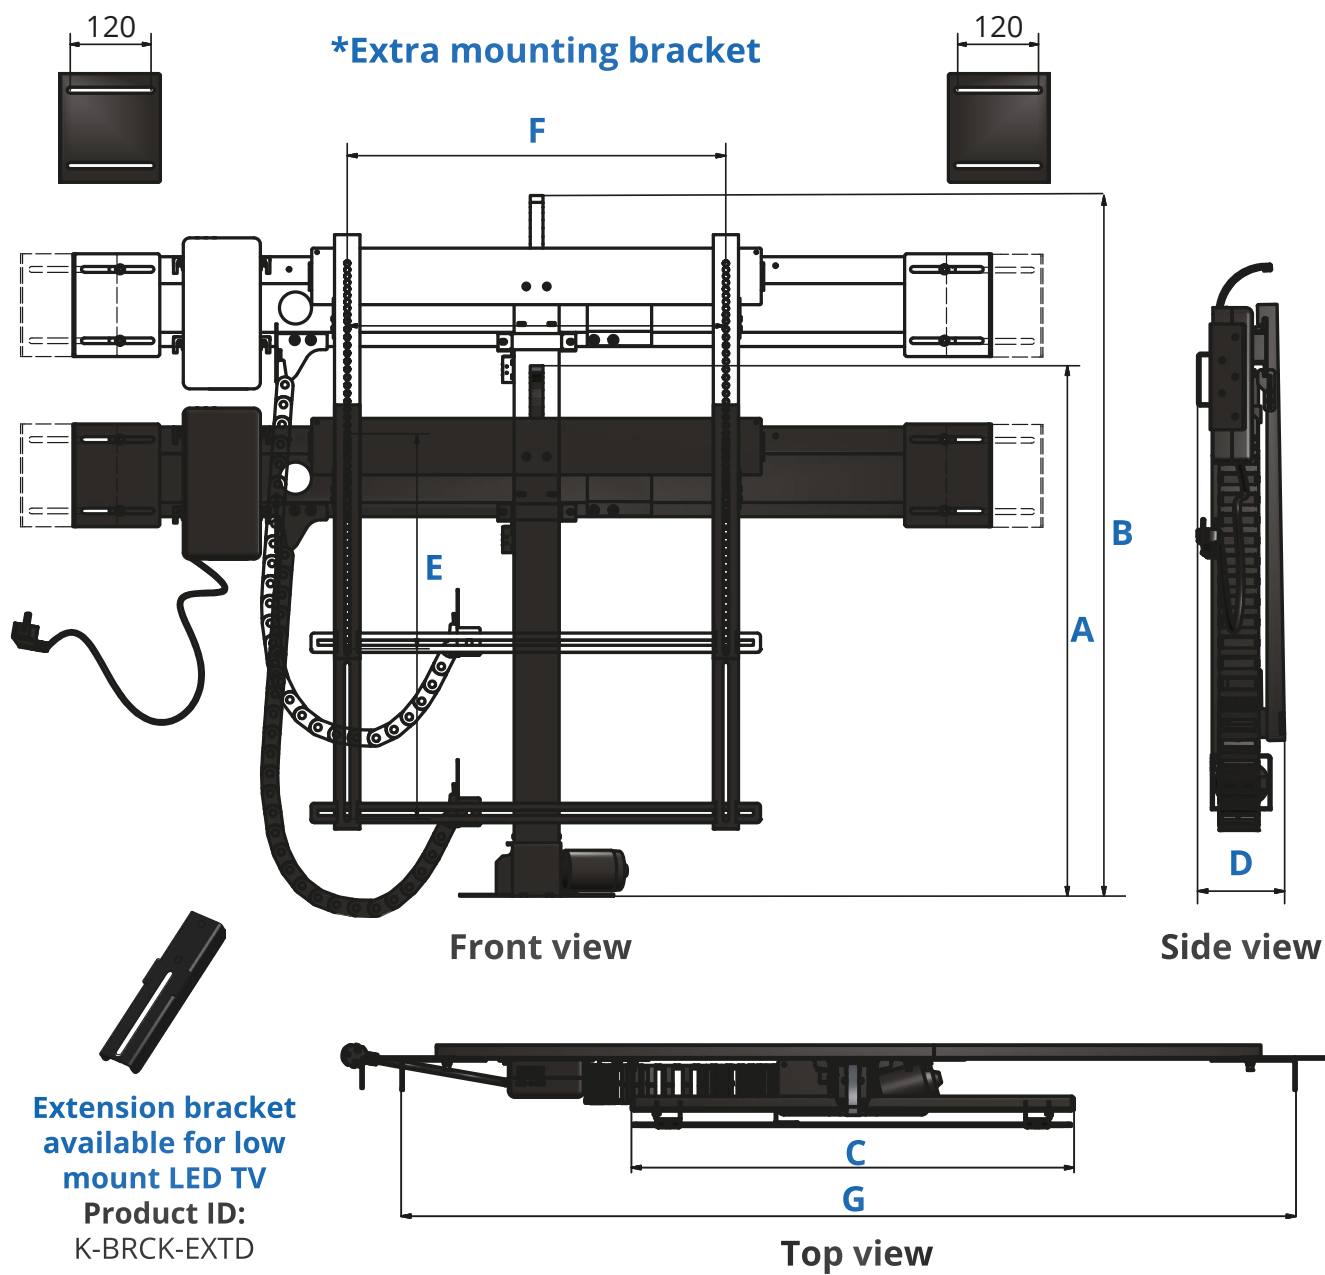

RF controlled premium cabinet lift

The Premium has all the possible perks. It can lift heavier and bigger screens than the Eco series. Unique and patented TV weighting system stops and raises the lift slightly even if a slight obstacle is encountered - therefore protecting both the unit and the users around it. Additional power cord allows connecting TV directly to the lift - no need for extra cables. Power Guard function protects the TV from lowering it when turned on - cutting the power of the screen so that it's always hidden securely. Electric motor overload protection. 5 Year warranty with over 80 thousand cycles on full load ensured. Active RJ-45 Port allows using all the SABAJ accessories with this unit. RF Operated with remote attached - RF signal can easily go through wooden furniture, eliminating the necessity of wiring antennas or receivers outside the furniture. Easy cable management with plastic chain cable carrier - to keep everything tidy and secure. Soft start and soft stop function keep the mechanism working for even longer. Universal TV mount covers VESA standards from 200x200 to 600x600 and everything in between. Extra support bar eliminates the need of a sturdy backplate on the furniture. The top and low viewing positions can be easily programmed via the control box.

	K-1 Premium RF	K-2 Premium RF	K-3 Premium RF	K-5 Premium RF
lifting capacity	30 kg / 65 lb	50 kg / 110 lb	50 kg / 110 lb	50 kg / 110 lb
lifting height	720 mm / 28"	840 mm / 33"	970 mm / 38"	1025 mm / 43"
max screen height	690 mm / 27"	800 mm / 32"	860 mm / 34"	940 mm / 37"
max. VESA	400x600	600x600	600x600	600x600
lifting speed	20 mm/s			
power consumption	80W			
power supply	115V/230V			

Dimensions [mm]

	K-1 Premium RF	K-2 Premium RF	K-3 Premium RF	K-5 Premium RF
A	718	836	897	974
B	1435	1668	1865	2020
C	508	708	708	708
D	131	131	131	131
E	530	600	670	740
F	100-460	100-660	100-660	100-660
G	1160-1280	1320-1440	1320-1448	1550-1670
*G + extra mounting bracket	-	-	1555	1785