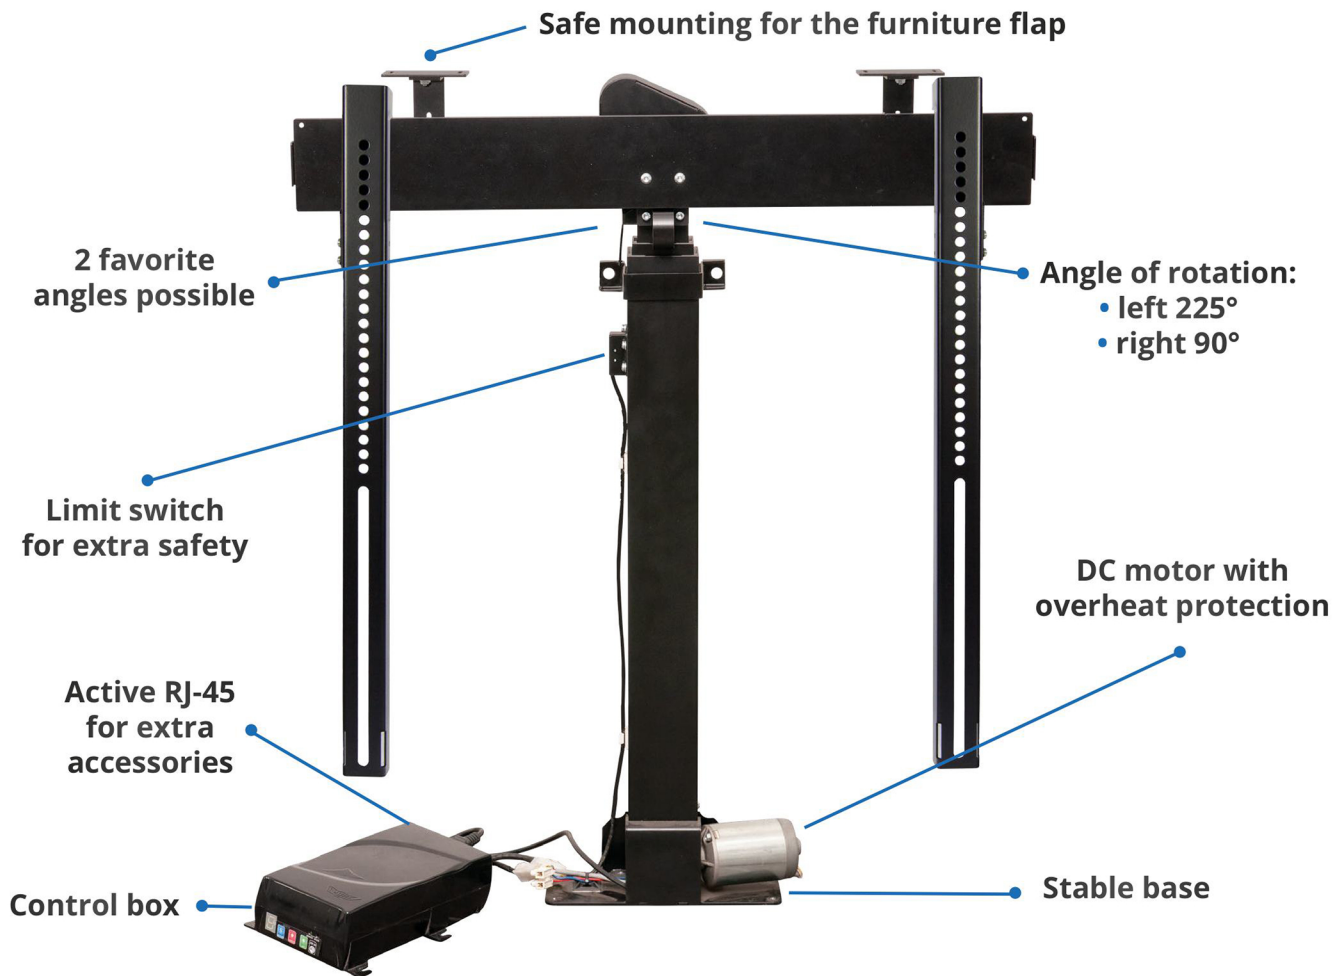

Comfortable, rotating TV lift

The Rotolift series, in addition to the lifting and lowering functions, also has the ability to rotate the mounted TV. RF Operated with RF Remote delivered in the set. Rotation 225° Clockwise and 90° counter-clockwise. Soft start and soft stop function keep the mechanism working for even longer. Universal TV mount covers VESA standards from 200x200 to 600x600 and everything in between. The top and low viewing positions can be easily programmed via the control box. The premium control box allows most of the premium conveniences. Unique and patented TV weighting system stops and raises the lift slightly even if a slight obstacle is encountered - therefore protecting both the unit and the users around it. Additional power cord allows connecting TV directly to the lift -no need for extra cables. Power Guard function protects the TV from lowering it when turned on - cutting the power of the screen, so that it's always hidden securely. Electric motor protected from too much load and overheating. 5 Year warranty with over 80 thousand cycles on full load ensured. This model requires mounting lid on the top of the TV - propper brackets with easy mounting instructions are provided. A Multicode IR-Receiver can be purchased separately to operate a TV lift with IR remotes.

RF remote control included

Easy angle adjustment

Active RJ-45 socket + Power Guard

Safety systems

Cable guide

5 year warranty

Compatible accessories on pages 56 - 57

Specification

	K-1 Rotolift	K-2 Rotolift	K-3 Rotolift	K-5 Rotolift
lifting capacity	30 kg (65 lb)	50 kg (110 lb)	60 kg (130 lb)	60 kg (130 lb)
lifting height	721 mm (28")	842 mm (33")	934 mm (38")	1040 mm (41")
max. VESA	600x600			
angle of rotation	Left: 225° / Right: 90°			
rotation speed	1.5 rpm			
lifting speed	20 mm/s			
power consumption	80W			
power supply	115V/230V			