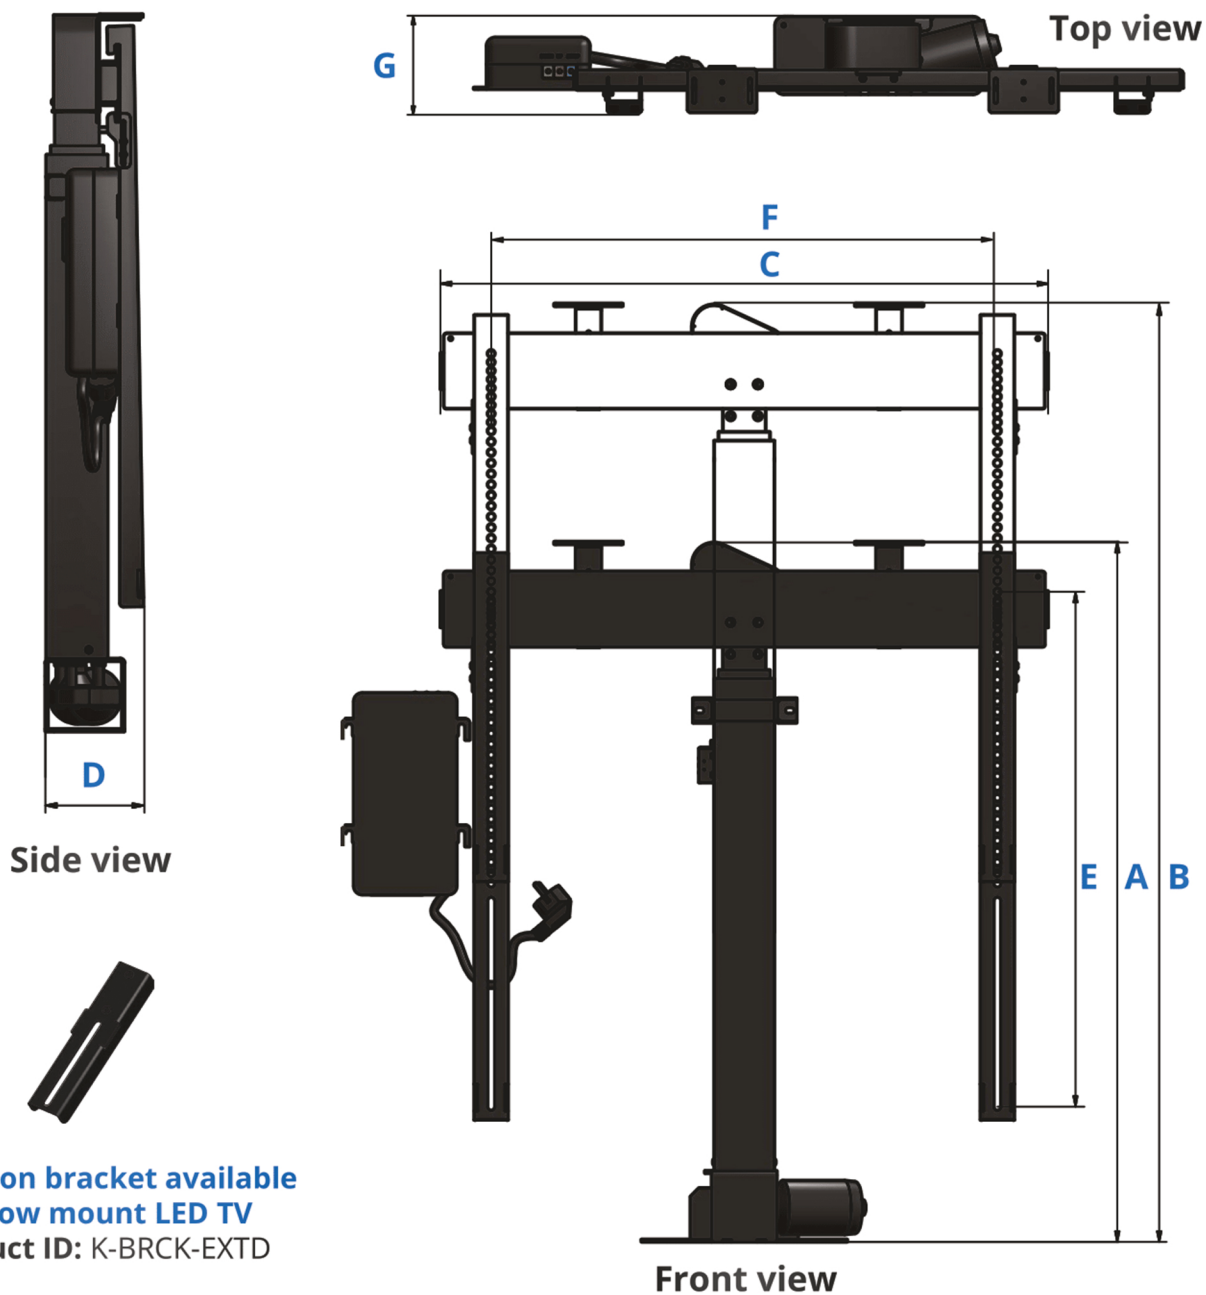

Comfortable, rotating TV lift

The Rotolift series, in addition to the lifting and lowering functions, also has the ability to rotate the mounted TV. RF Operated with RF Remote delivered in the set. Rotation 225° Clockwise and 90° counter-clockwise. Soft start and soft stop function keep the mechanism working for even longer. Universal TV mount covers VESA standards from 200x200 to 600x600 and everything in between. The top and low viewing positions can be easily programmed via the control box. The premium control box allows most of the premium conveniences. Unique and patented TV weighting system stops and raises the lift slightly even if a slight obstacle is encountered - therefore protecting both the unit and the users around it. Additional power cord allows connecting TV directly to the lift -no need for extra cables. Power Guard function protects the TV from lowering it when turned on - cutting the power of the screen, so that it's always hidden securely. Electric motor protected from too much load and overheating. 5 Year warranty with over 80 thousand cycles on full load ensured. This model requires mounting lid on the top of the TV - propper brackets with easy mounting instructions are provided. A Multicode IR-Receiver can be purchased separately to operate a TV lift with IR remotes.

	K-1 Rotolift	K-2 Rotolift	K-3 Rotolift	K-5 Rotolift
lifting capacity	30 kg (65 lb)	50 kg (110 lb)	60 kg (130 lb)	60 kg (130 lb)
lifting height	721 mm (28")	842 mm (33")	934 mm (38")	1040 mm (41")
max. VESA	600x600			
angle of rotation	Left: 225° / Right: 90°			
rotation speed	1.5 rpm			
lifting speed	20 mm/s			
power consumption	80W			
power supply	115V/230V			

Extension bracket available
for low mount LED TV
Product ID: K-BRCK-EXTD

Dimensions [mm]

	K-1 Rotolift	K-2 Rotolift	K-3 Rotolift	K-5 Rotolift
A	762	823	887	967
B	1483	1665	1821	2012
C	508	708	708	708
D	112	112	112	112
E	530	600	670	740
F	100x400	100x600	100x600	100x600
G	112	112	112	112