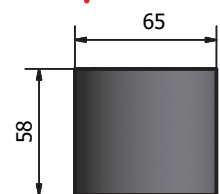

IR control

Safety Systems

VESA
200-400/600

5 years warranty

Cable management

Works with 99% TV remotes

Specification			
Product ID	T-STAND IR-M	T-STAND IR-L	T-STAND IR-XL
Weight	8kg	9kg	10kg
Height	54,5cm	60,4cm	60,4cm
Mounting type	Universal U-Mount	Universal U-Mount	Universal U-Mount
Min&Max TV screw spacing	VESA 100-400	VESA 100-600	VESA 100-600
Angle of rotation	+/- 45°		
Power supply	115V/230V		
Control	IR remote		
Warranty	5 years		
Available plugs	B, F, G, I, J, M		

Characteristics

- Operate this unit with your own remote! Unique self-learning system is compatible with at least 99% of TV Remotes. **No need for any extra remotes**
- Motorized universal table stand
- 10 Watt brushless DC motor performs very quietly and precisely
- Easy Remote setup with built-in IR receiver
- Universal TV Bracket, suitable for all screens with VESA standards from 200 to 600 and everything in between
- Additional vertical brackets supplied in L / XL versions for a greater suitability
- Swivels 45° to left and right
- Solid glass base and rubber feet give the design look and proper hold.
- Available with all commonly used plugs in 230 and 120 Volt

Dimensions [mm]			
Measure	TV-STAND M	TV-STAND L	TV-STAND XL
A	100-400	100-600	100-600
B	545	545 (605*)	545 (605*)
C	100-400	100-400(700**)	100-400(700**)
D	248	294	394
E	234	294	394
F	485	545	645