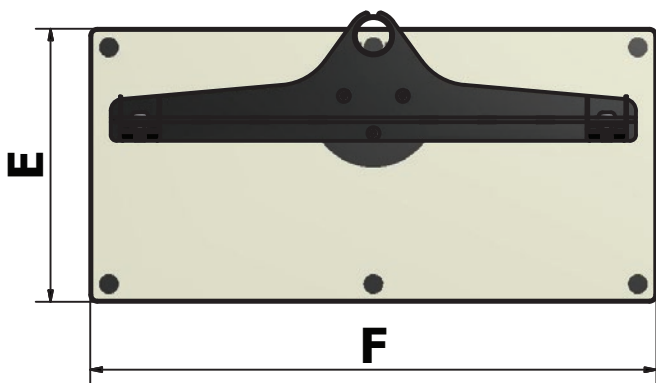

IR control

Safety Systems

VESA
200-400/600

5 years warranty

Cable management

Works with 99% TV remotes

Specification			
Product ID	T-STAND IR-M	T-STAND IR-L	T-STAND IR-XL
Weight	8kg	9kg	10kg
Height	54,5cm	60,4cm	60,4cm
Mounting type	Universal U-Mount	Universal U-Mount	Universal U-Mount
Min&Max TV screw spacing	VESA 100-400	VESA 100-600	VESA 100-600
Angle of rotation	+/- 45°		
Power supply	115V/230V		
Control	IR remote		
Warranty	5 years		
Available plugs	B, F, G, I, J, M		

Characteristics

- Operate this unit with your own remote! Unique self-learning system is compatible with at least 99% of TV Remotes. **No need for any extra remotes**
- Motorized universal table stand
- 10 Watt brushless DC motor performs very quietly and precisely
- Easy Remote setup with built-in IR receiver
- Universal TV Bracket, suitable for all screens with VESA standards from 200 to 600 and everything in between
- Additional vertical brackets supplied in L / XL versions for a greater suitability
- Swivels 45° to left and right
- Solid glass base and rubber feet give the design look and proper hold.
- Available with all commonly used plugs in 230 and 120 Volt

Dimensions [mm]			
Measure	TV-STAND M	TV-STAND L	TV-STAND XL
A	100-400	100-600	100-600
B	545	545 (605*)	545 (605*)
C	100-400	100-400(700**)	100-400(700**)
D	248	294	394
E	234	294	394
F	485	545	645