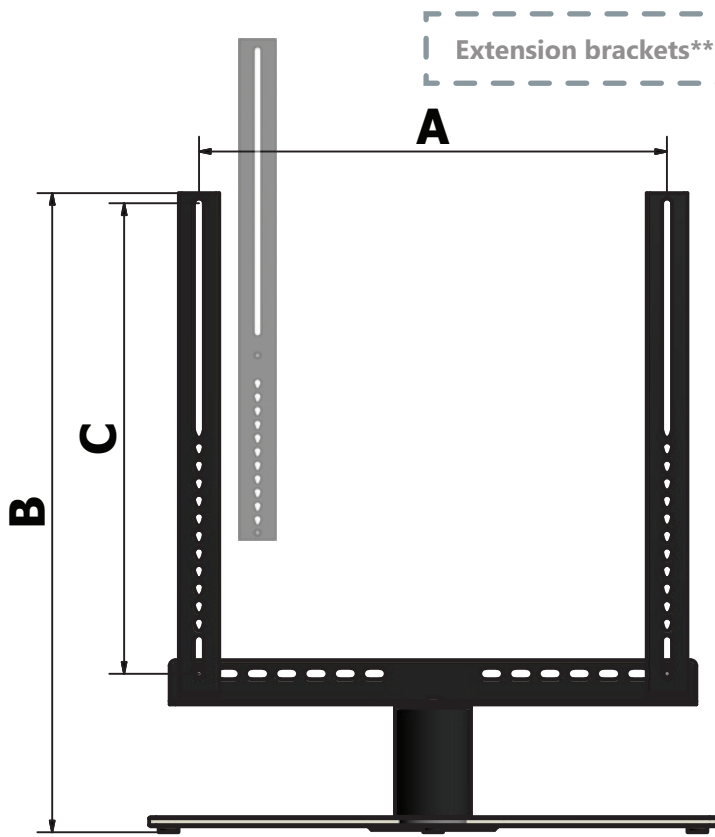

IR control

Safety Systems

VESA
200-400/600

5 years warranty

Cable management

Works with 99% TV remotes

Specification			
Product ID	T-STAND IR-M	T-STAND IR-L	T-STAND IR-XL
Weight	8kg	9kg	10kg
Height	54,5cm	60,4cm	60,4cm
Mounting type	Universal U-Mount	Universal U-Mount	Universal U-Mount
Min&Max TV screw spacing	VESA 100-400	VESA 100-600	VESA 100-600
Angle of rotation	+/- 45°		
Power supply	115V/230V		
Control	IR remote		
Warranty	5 years		
Available plugs	B, F, G, I, J, M		

Characteristics

- Operate this unit with your own remote! Unique self-learning system is compatible with at least 99% of TV Remotes. **No need for any extra remotes**
- Motorized universal table stand
- 10 Watt brushless DC motor performs very quietly and precisely
- Easy Remote setup with built-in IR receiver
- Universal TV Bracket, suitable for all screens with VESA standards from 200 to 600 and everything in between
- Additional vertical brackets supplied in L / XL versions for a greater suitability
- Swivels 45° to left and right
- Solid glass base and rubber feet give the design look and proper hold.
- Available with all commonly used plugs in 230 and 120 Volt

Dimensions [mm]			
Measure	TV-STAND M	TV-STAND L	TV-STAND XL
A	100-400	100-600	100-600
B	545	545 (605*)	545 (605*)
C	100-400	100-400(700**)	100-400(700**)
D	248	294	394
E	234	294	394
F	485	545	645