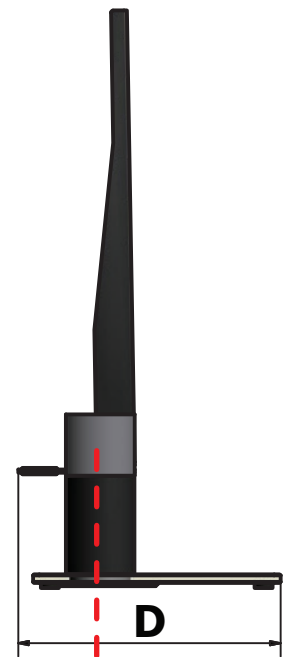

IR control

Safety Systems

VESA
200-400/600

5 years warranty

Cable management

Works with 99% TV remotes

Specification			
Product ID	T-STAND IR-M	T-STAND IR-L	T-STAND IR-XL
Weight	8kg	9kg	10kg
Height	54,5cm	60,4cm	60,4cm
Mounting type	Universal U-Mount	Universal U-Mount	Universal U-Mount
Min&Max TV screw spacing	VESA 100-400	VESA 100-600	VESA 100-600
Angle of rotation	+/- 45°		
Power supply	115V/230V		
Control	IR remote		
Warranty	5 years		
Available plugs	B, F, G, I, J, M		

Characteristics

- Operate this unit with your own remote! Unique self-learning system is compatible with at least 99% of TV Remotes. **No need for any extra remotes**
- Motorized universal table stand
- 10 Watt brushless DC motor performs very quietly and precisely
- Easy Remote setup with built-in IR receiver
- Universal TV Bracket, suitable for all screens with VESA standards from 200 to 600 and everything in between
- Additional vertical brackets supplied in L / XL versions for a greater suitability
- Swivels 45° to left and right
- Solid glass base and rubber feet give the design look and proper hold.
- Available with all commonly used plugs in 230 and 120 Volt

Dimensions [mm]			
Measure	TV-STAND M	TV-STAND L	TV-STAND XL
A	100-400	100-600	100-600
B	545	545 (605*)	545 (605*)
C	100-400	100-400(700**)	100-400(700**)
D	248	294	394
E	234	294	394
F	485	545	645